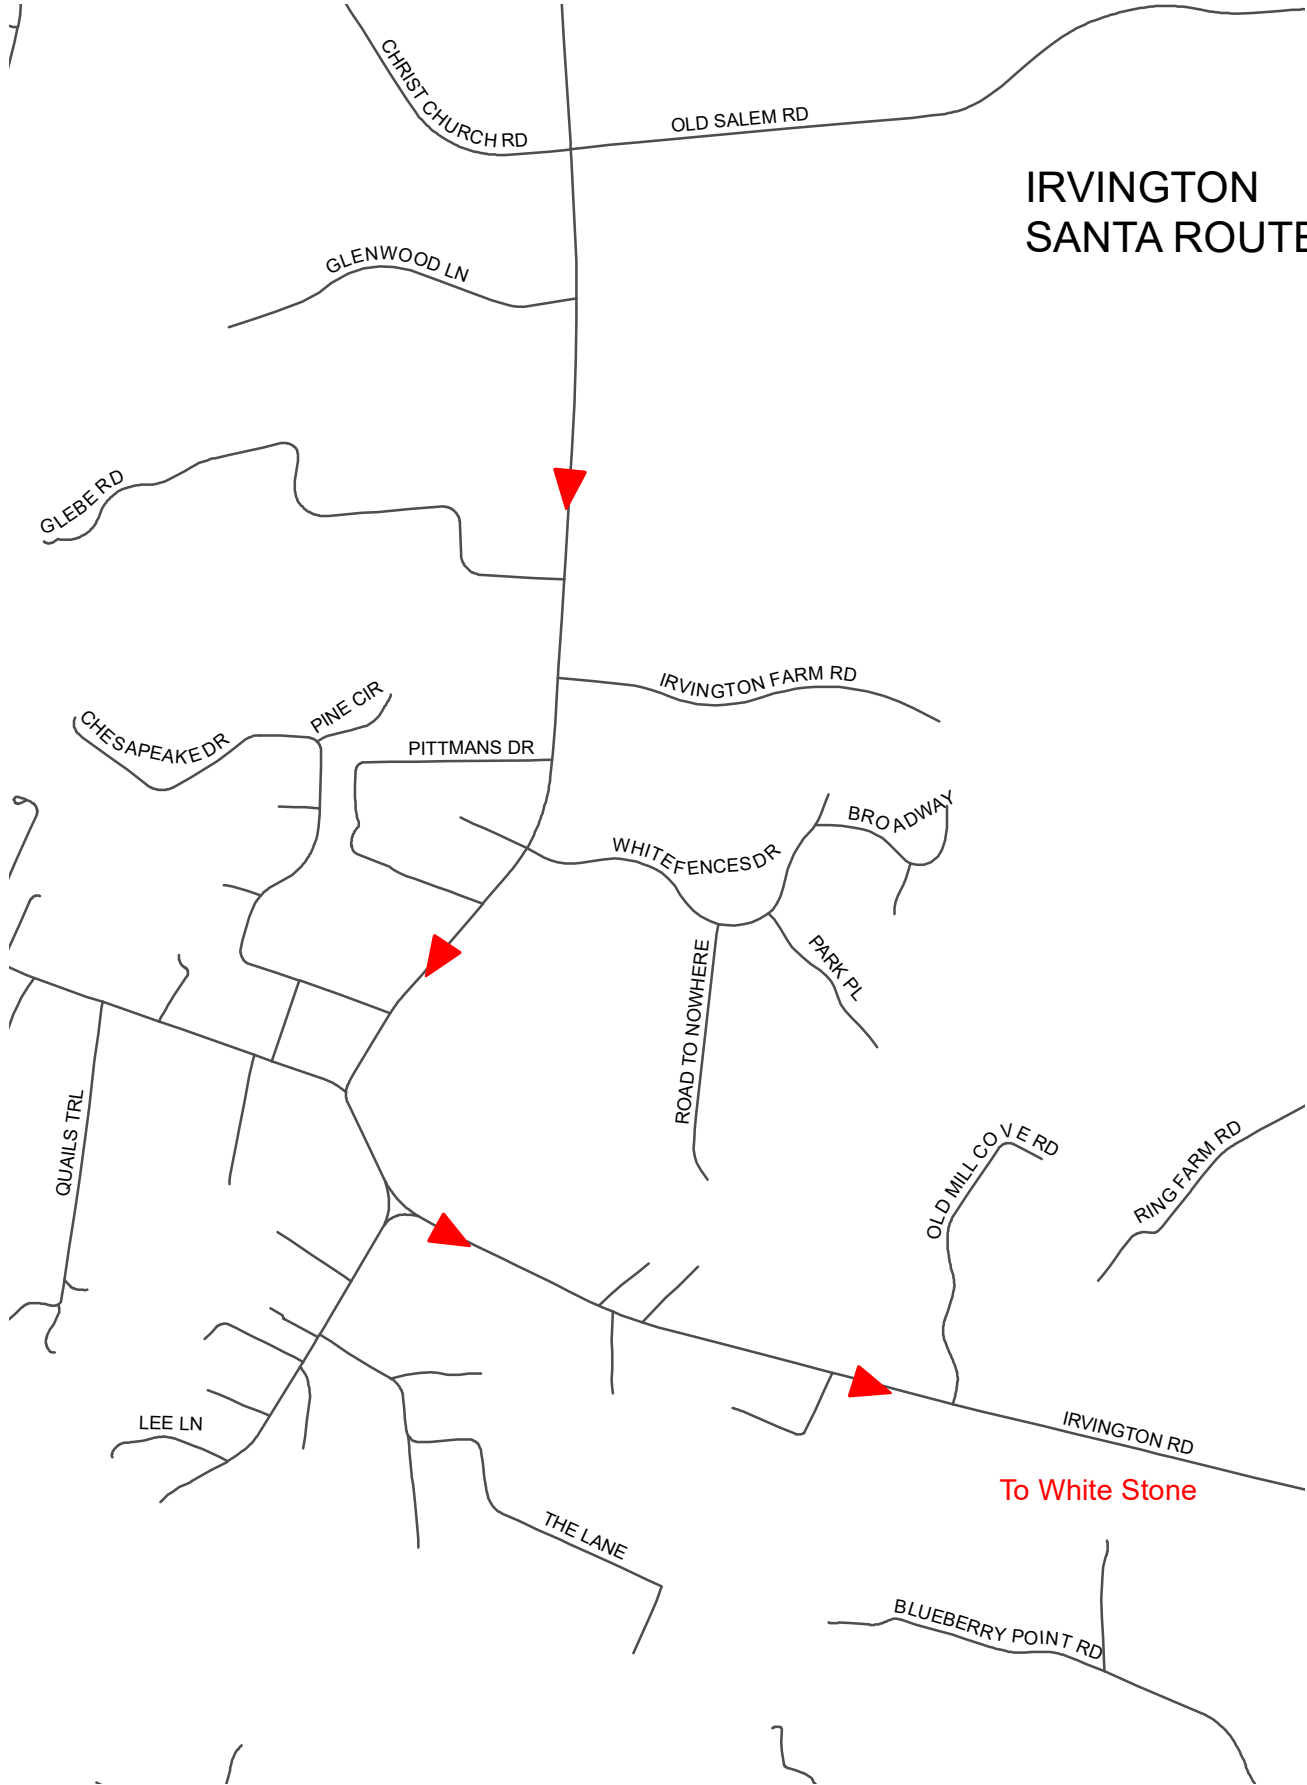

IRVINGTON SANTA ROUTE

To White Stone