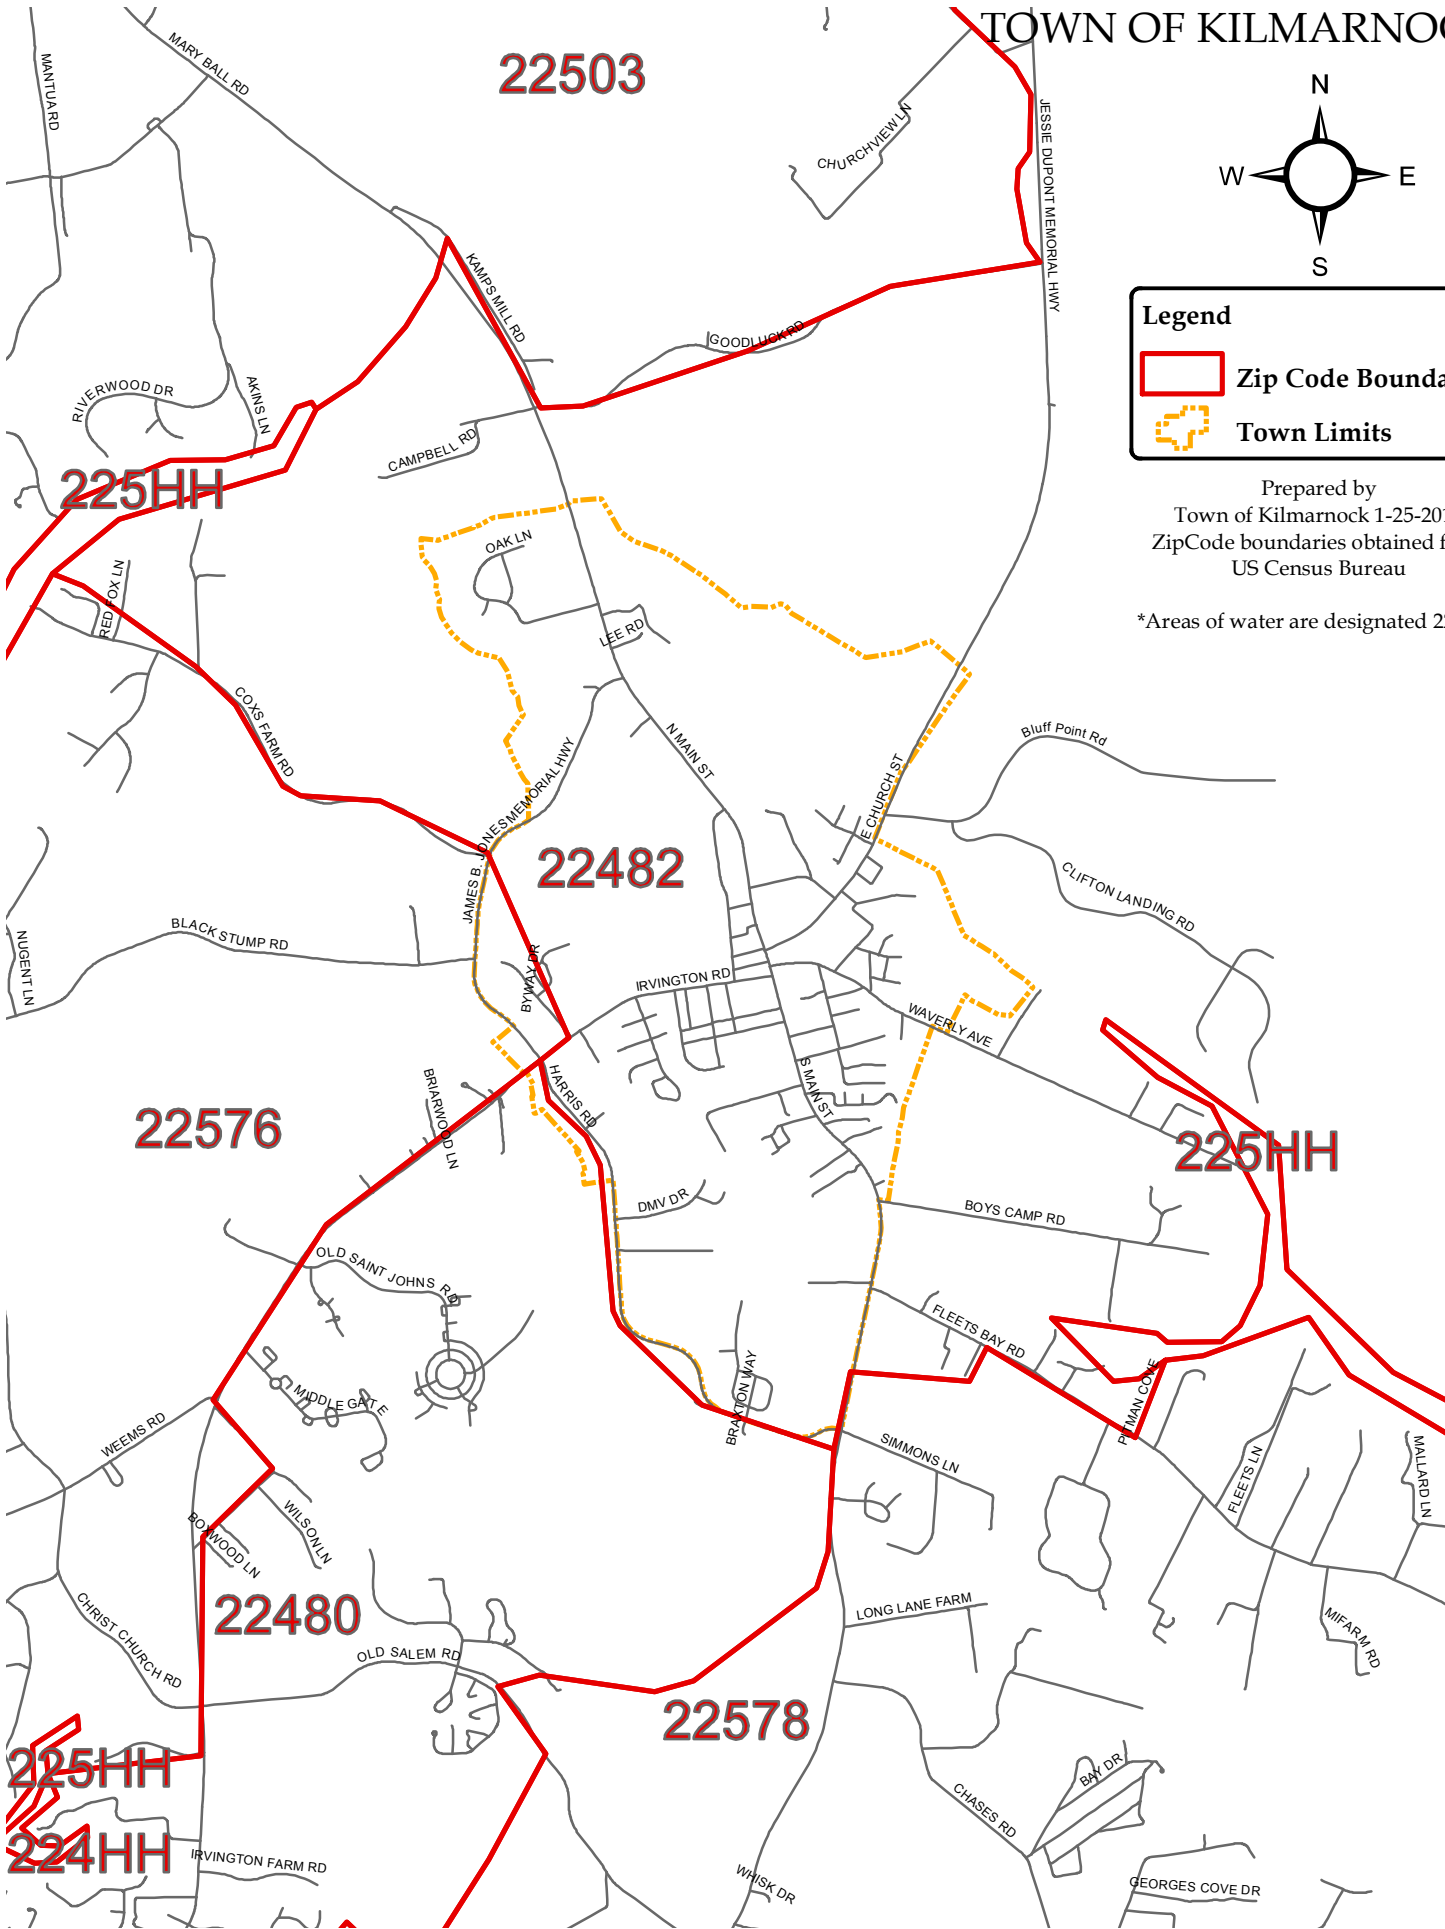

# ZIP CODE BOUNDARIES TOWN OF KILMARNOCK

**Legend**

-  Zip Code Boundaries
-  Town Limits

Prepared by  
Town of Kilbarnock 1-25-2011  
ZipCode boundaries obtained from  
US Census Bureau

\*Areas of water are designated 225HH