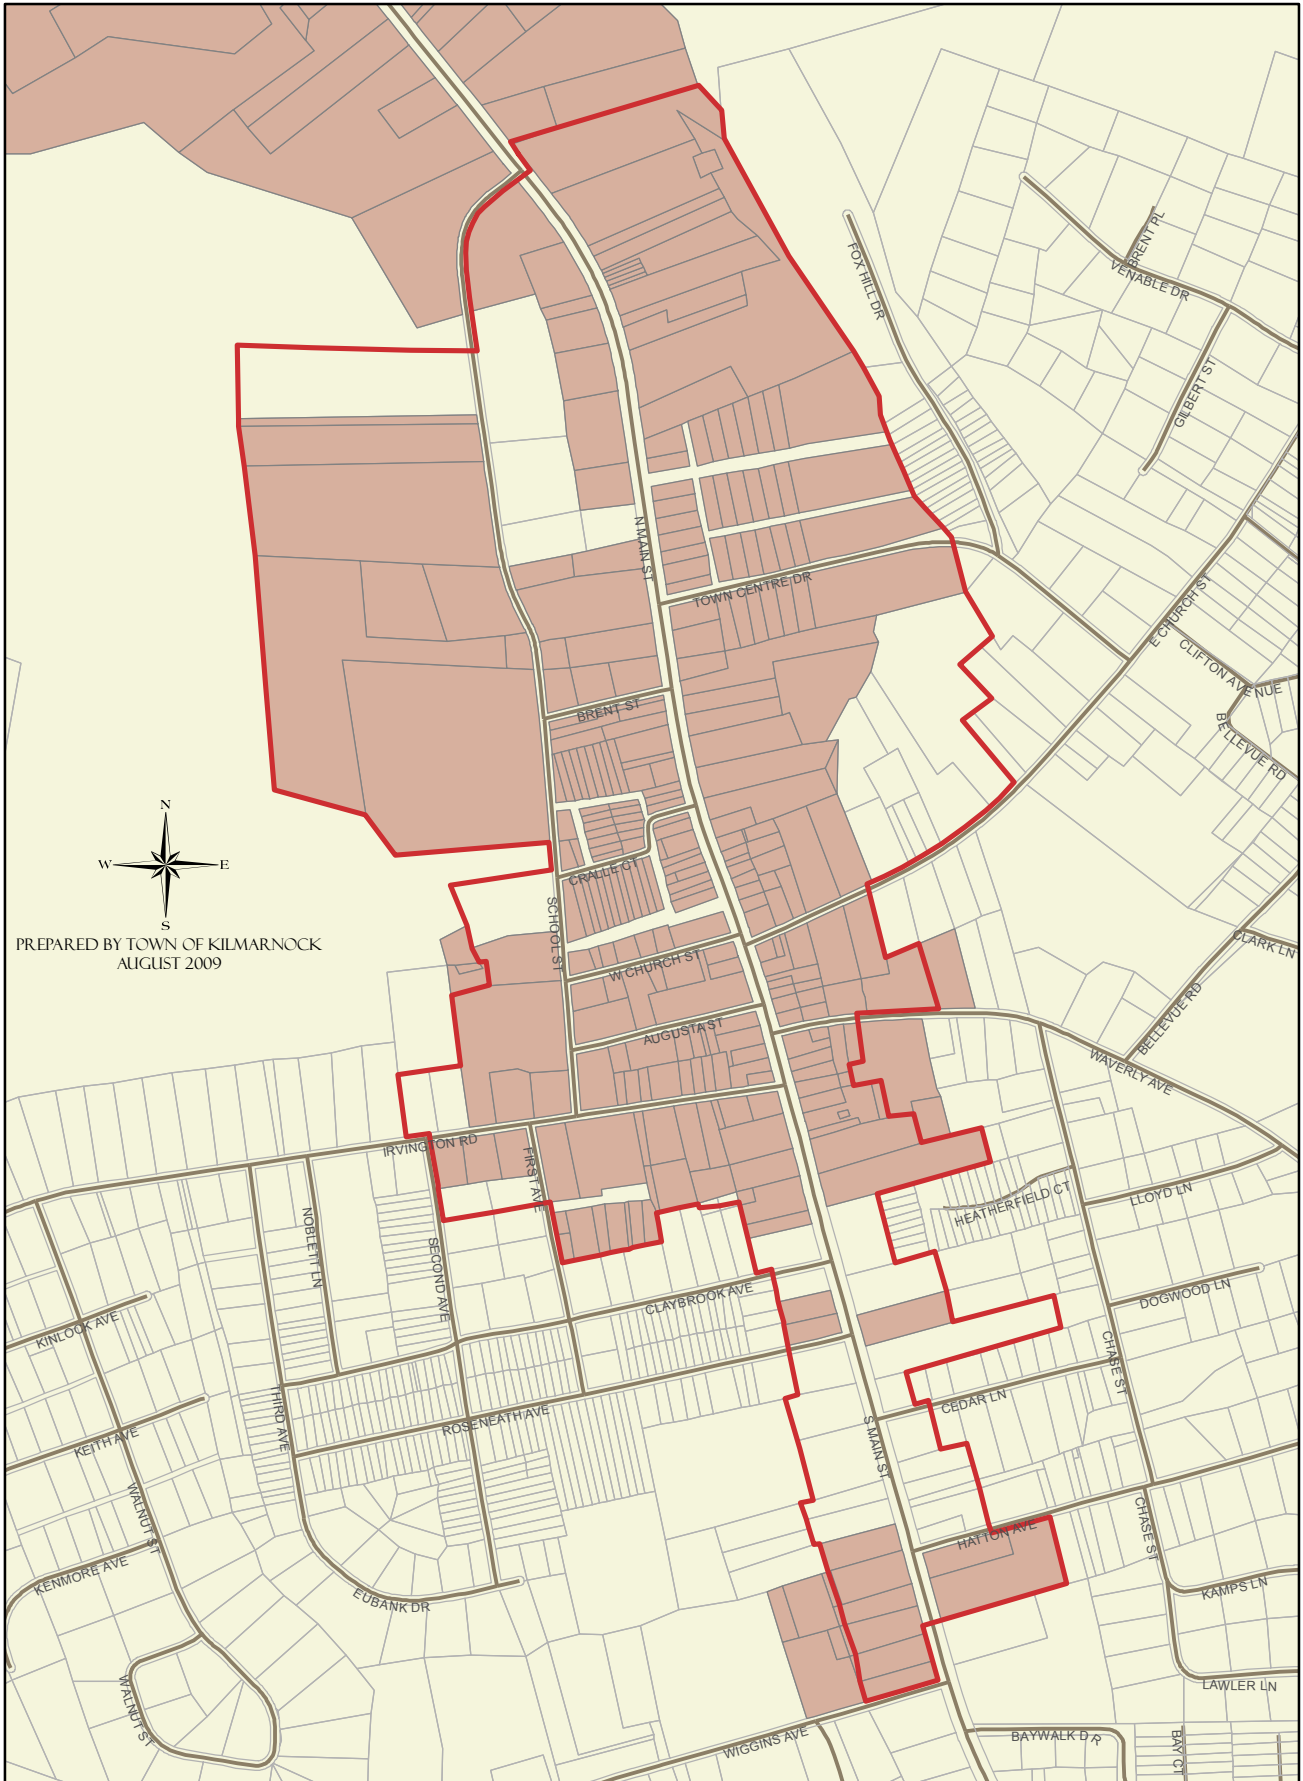

# STEPTOE'S OVERLAY DISTRICT

N  
W E  
S  
PREPARED BY TOWN OF KILMARNOCK  
AUGUST 2009

STEPTOE'S OVERLAY DISTRICT

GENERAL COMMERCIAL, C-1