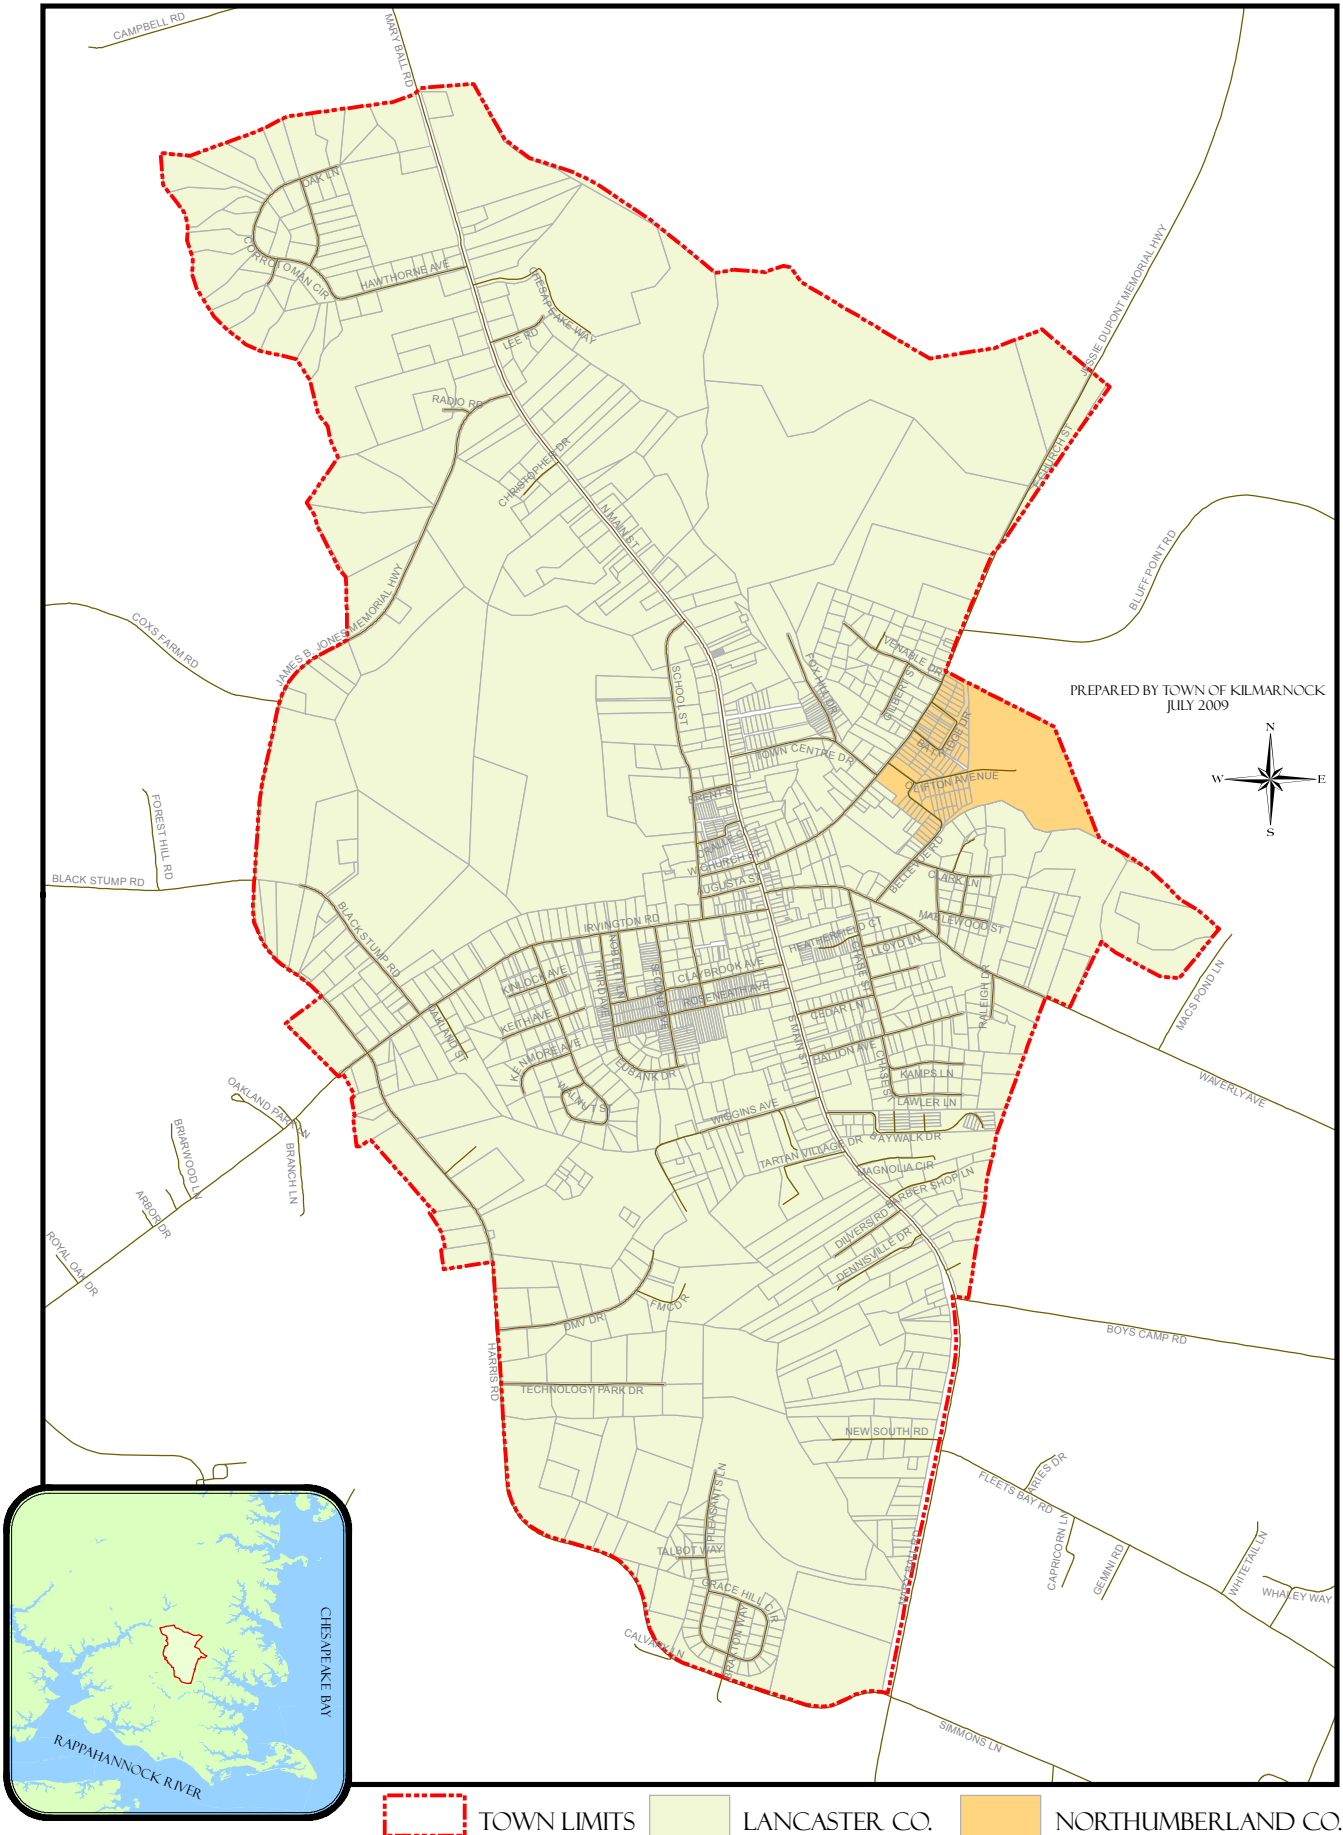

TOWN OF KILMARNOCK, VA CORPORATE LIMITS

PREPARED BY TOWN OF KILMARNOCK
JULY 2009

- TOWN LIMITS
- LANCASTER CO.
- NORTHUMBERLAND CO.